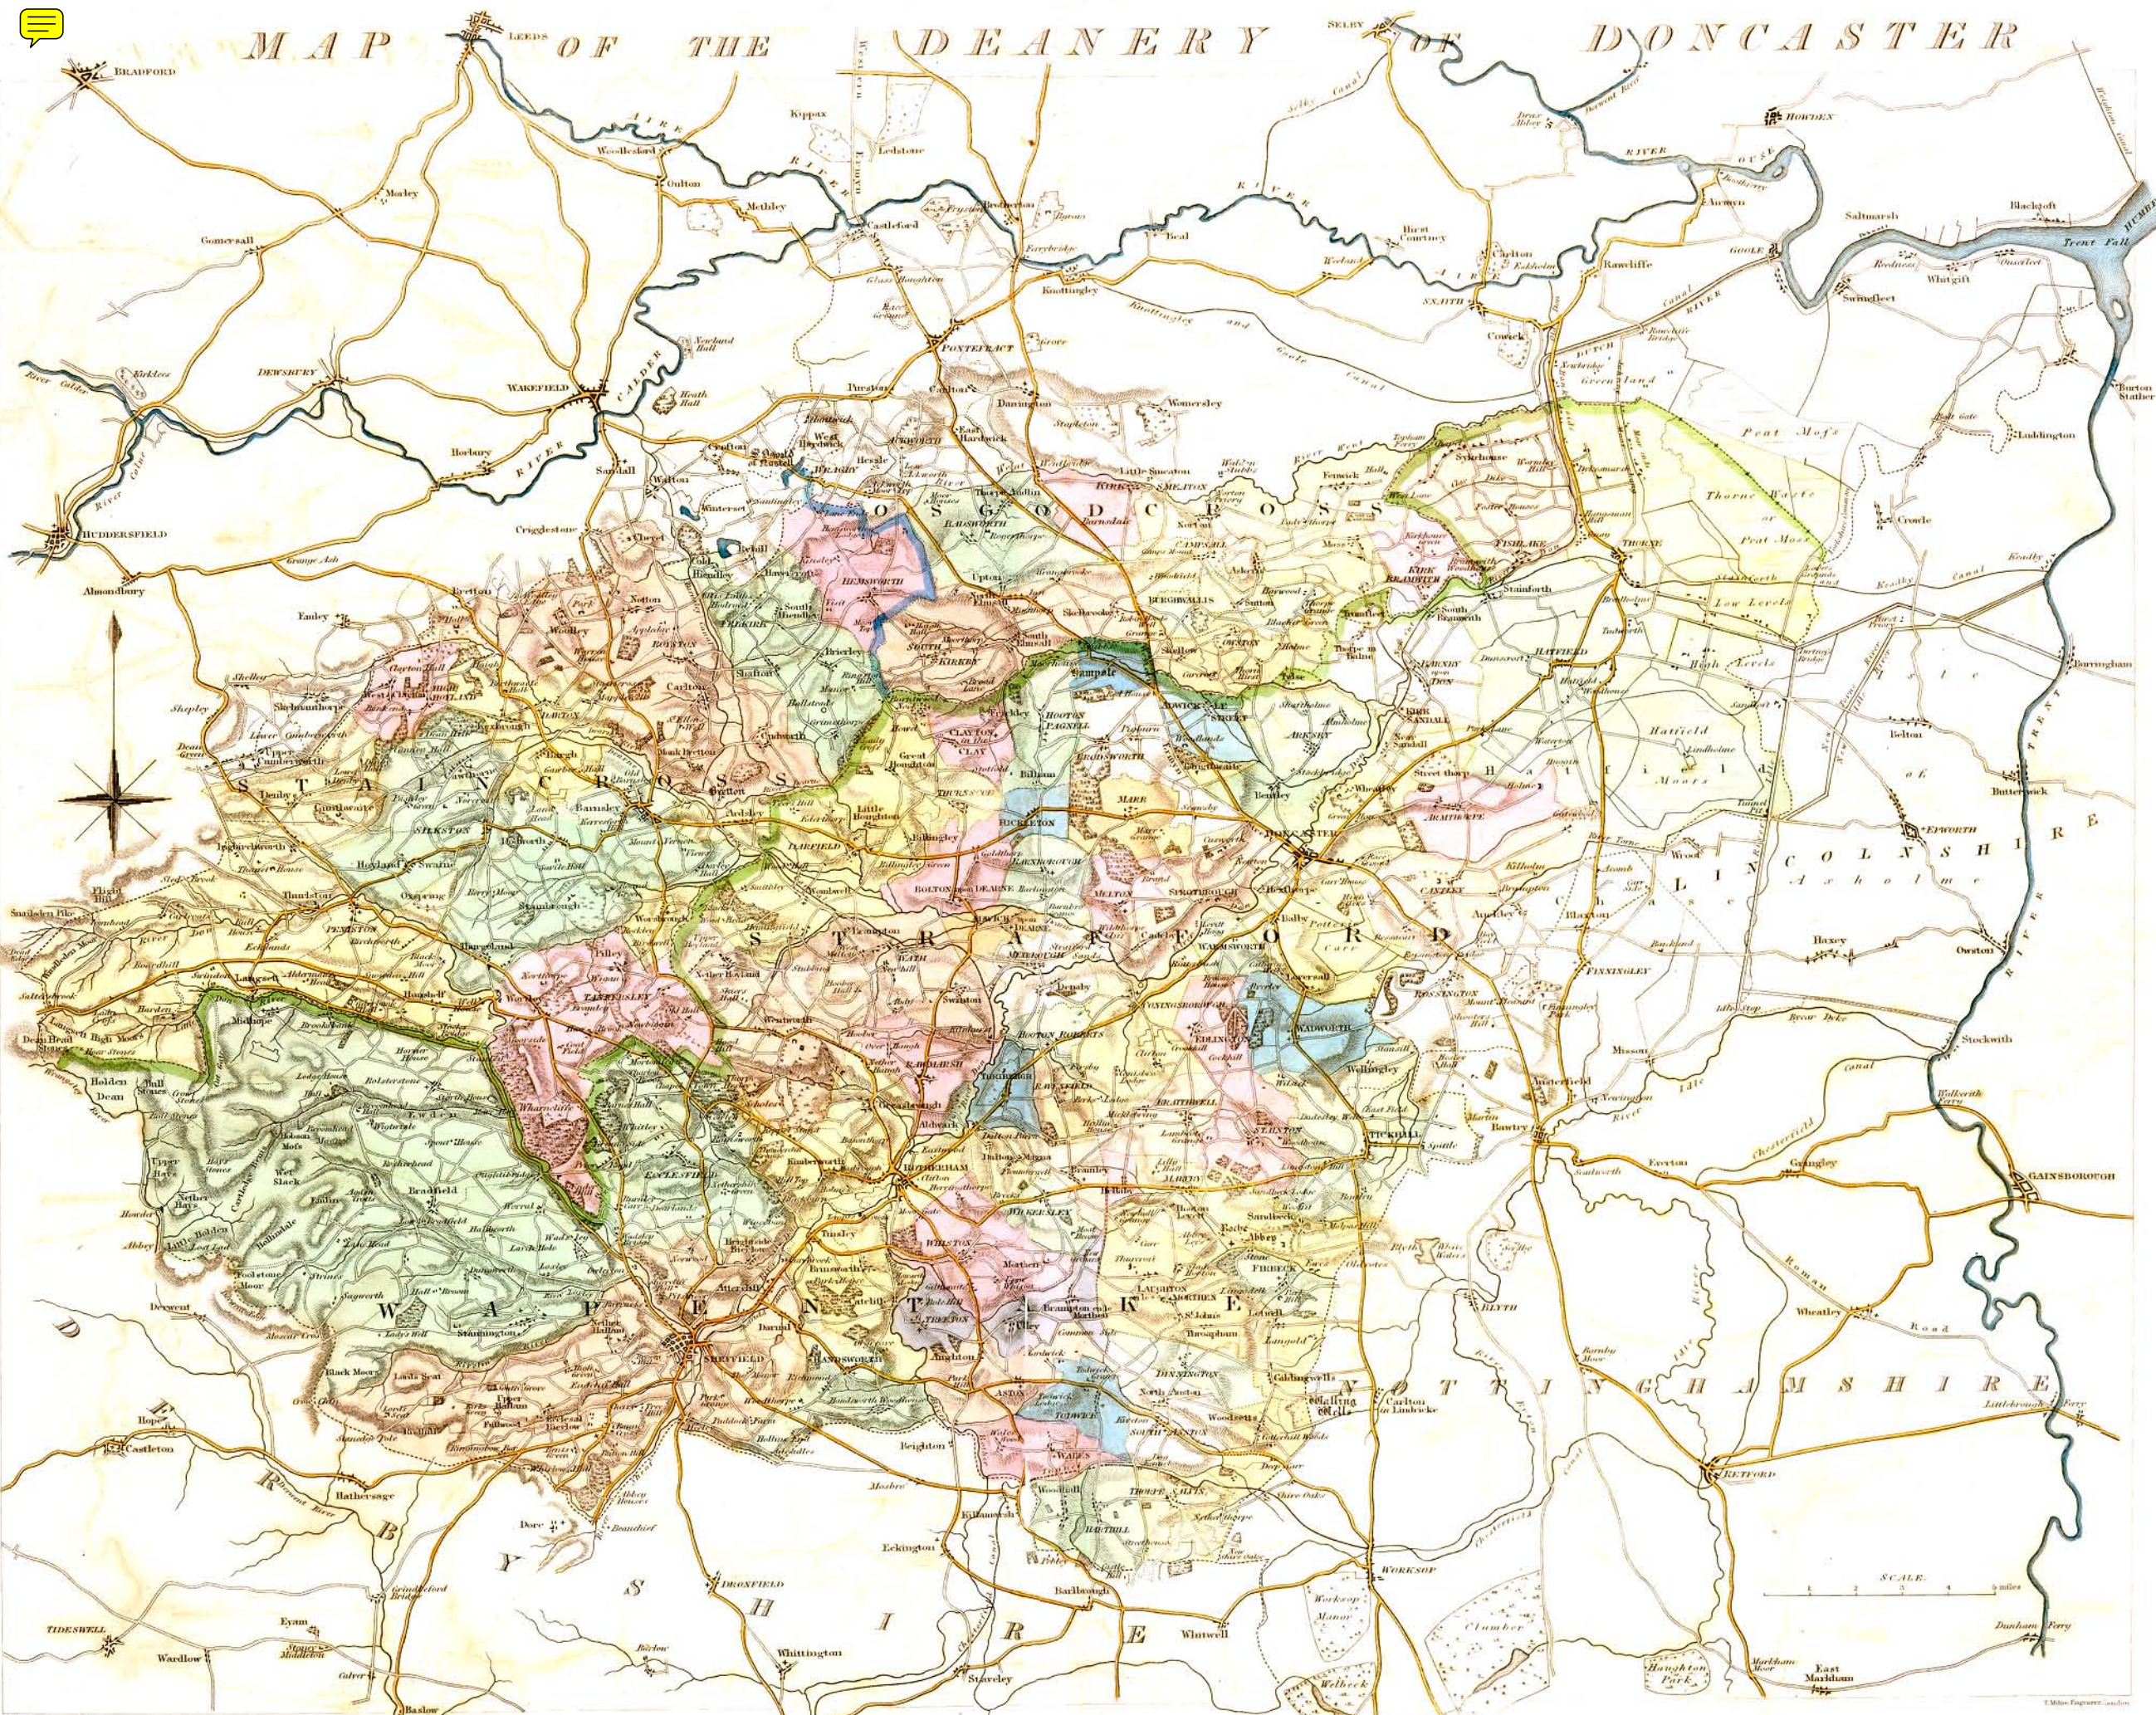

# MAP OF THE DEANERY OF DONCASTER

SCALE 1 2 3 4 5 miles